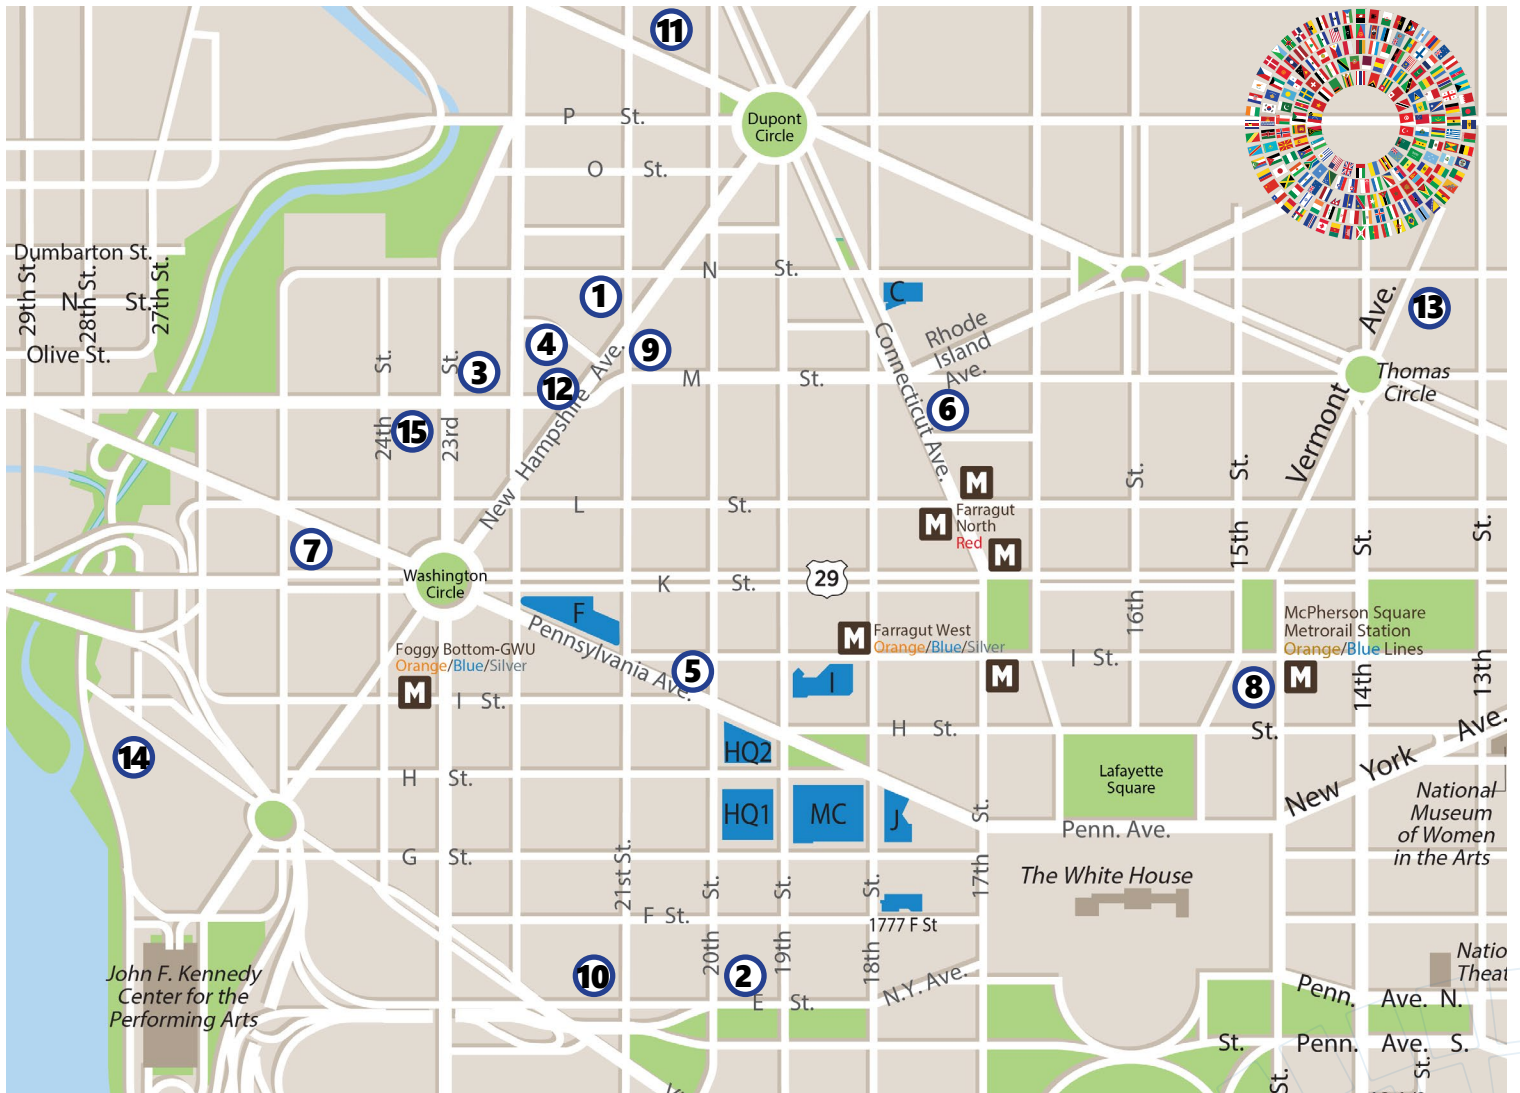

HOTEL MAP

1 Concordia Hotel
1250 New Hampshire Avenue NW
Washington, DC 20038

4 Hyatt Place Georgetown/West End
2121 M Street NW
Washington, DC 20037

7 Melrose Georgetown Hotel
2430 Pennsylvania Avenue NW
Washington, DC 20037

10 State Plaza Hotel
2117 E Street NW
Washington, DC 20037

13 Washington Plaza
10 Thomas Circle NW
Washington, DC 20006

2 Courtyard by Marriott Foggy Bottom
515 20th Street NW
Washington, DC 20006

5 Hotel Lombardy
2019 Pennsylvania Avenue NW
Washington, DC 20006

8 Sofitel Washington
806 15th Street NW
Washington, DC 20006

11 The VEN at Embassy Row
2015 Massachusetts Avenue NW
Washington, DC 20036

14 Watergate Hotel
2650 Virginia Ave NW
Washington, DC 20037

3 Hilton Garden Inn
2201 M Street NW
Washington, DC 20037

15 Westin Georgetown
2350 M Street NW
Washington, DC 20037